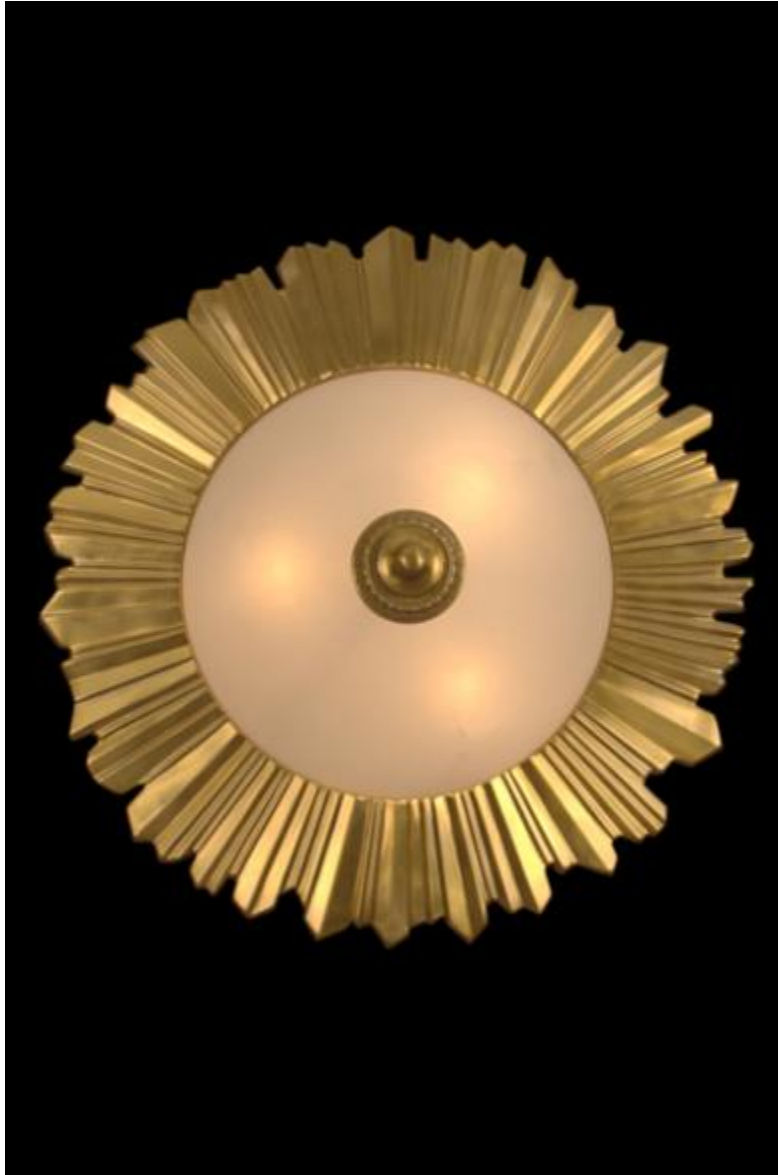

OXSHOTT COLLECTION

—◆◆—
Lighting & Accessories

Sun i matte opaline SA-2012-02
French bronze / matte opaline
19.50W 19.50H 6.50D
French Bronze or Nickel Finish
Twelve Lens

OXSHOTT COLLECTION PRODUCTS ARE ALL HANDMADE AND SUBJECT TO VARIATION